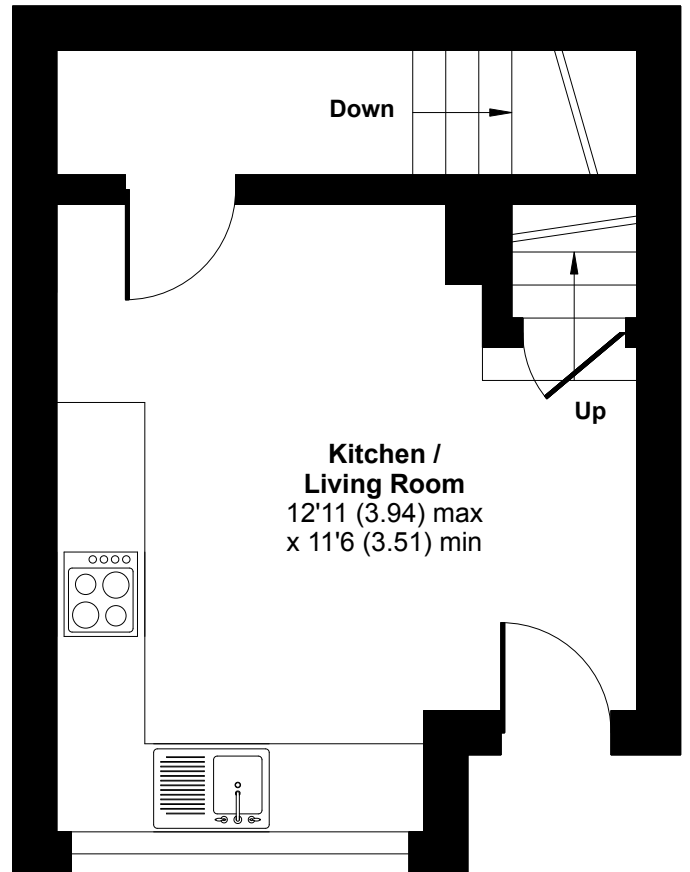

Argie Road, Leeds, LS4

Approximate Area = 794 sq ft / 74 sq m

For identification only - Not to scale

SECOND FLOOR

FIRST FLOOR

LOWER GROUND FLOOR

GROUND FLOOR