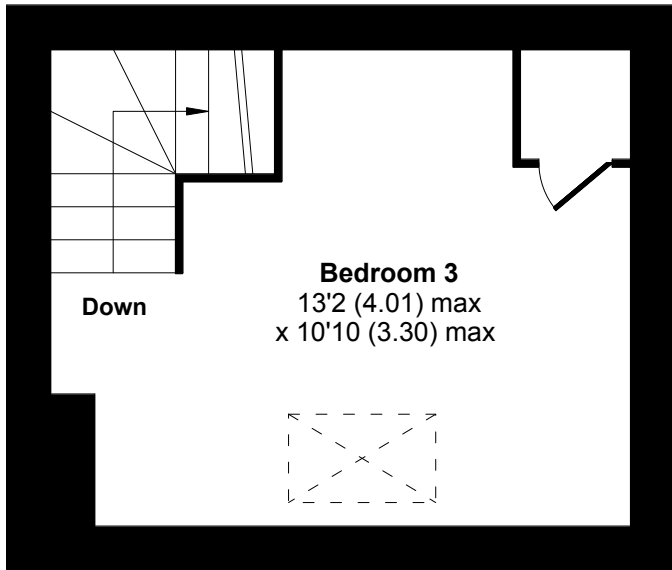

Argie Road, Leeds, LS4

Approximate Area = 794 sq ft / 74 sq m

For identification only - Not to scale

SECOND FLOOR

FIRST FLOOR

LOWER GROUND FLOOR

GROUND FLOOR