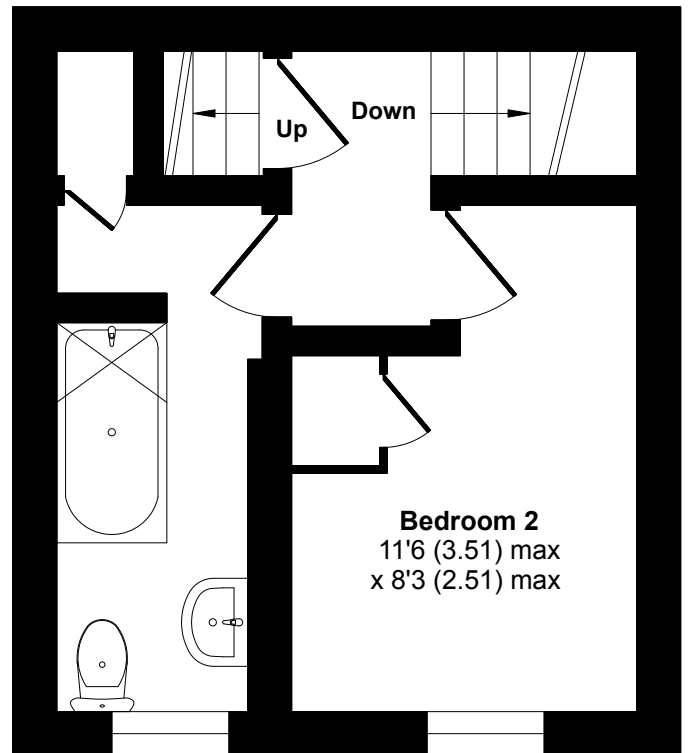

Argie Road, Leeds, LS4

Approximate Area = 794 sq ft / 74 sq m

For identification only - Not to scale

SECOND FLOOR

FIRST FLOOR

LOWER GROUND FLOOR

GROUND FLOOR