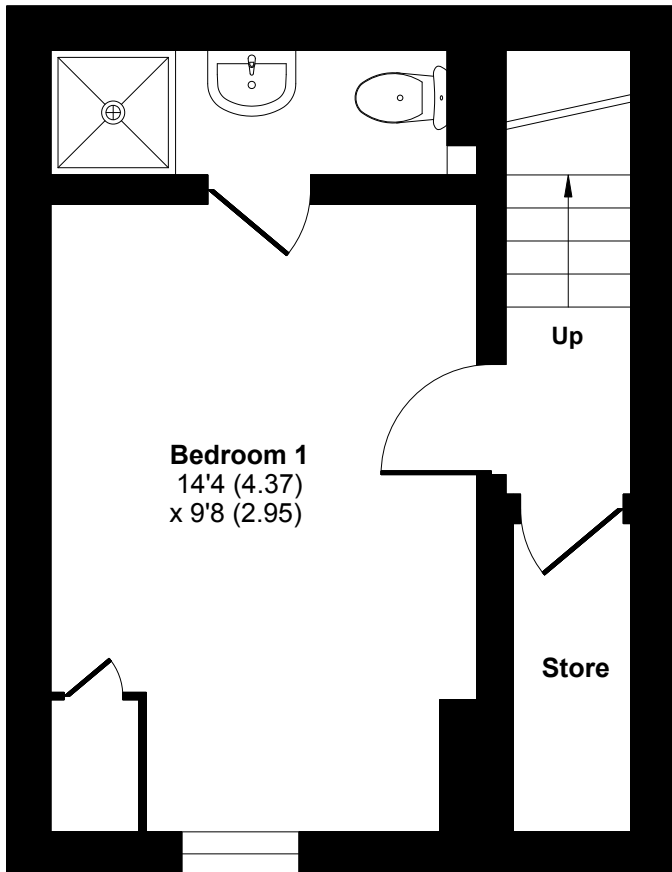

Argie Road, Leeds, LS4

Approximate Area = 794 sq ft / 74 sq m

For identification only - Not to scale

SECOND FLOOR

FIRST FLOOR

LOWER GROUND FLOOR

GROUND FLOOR